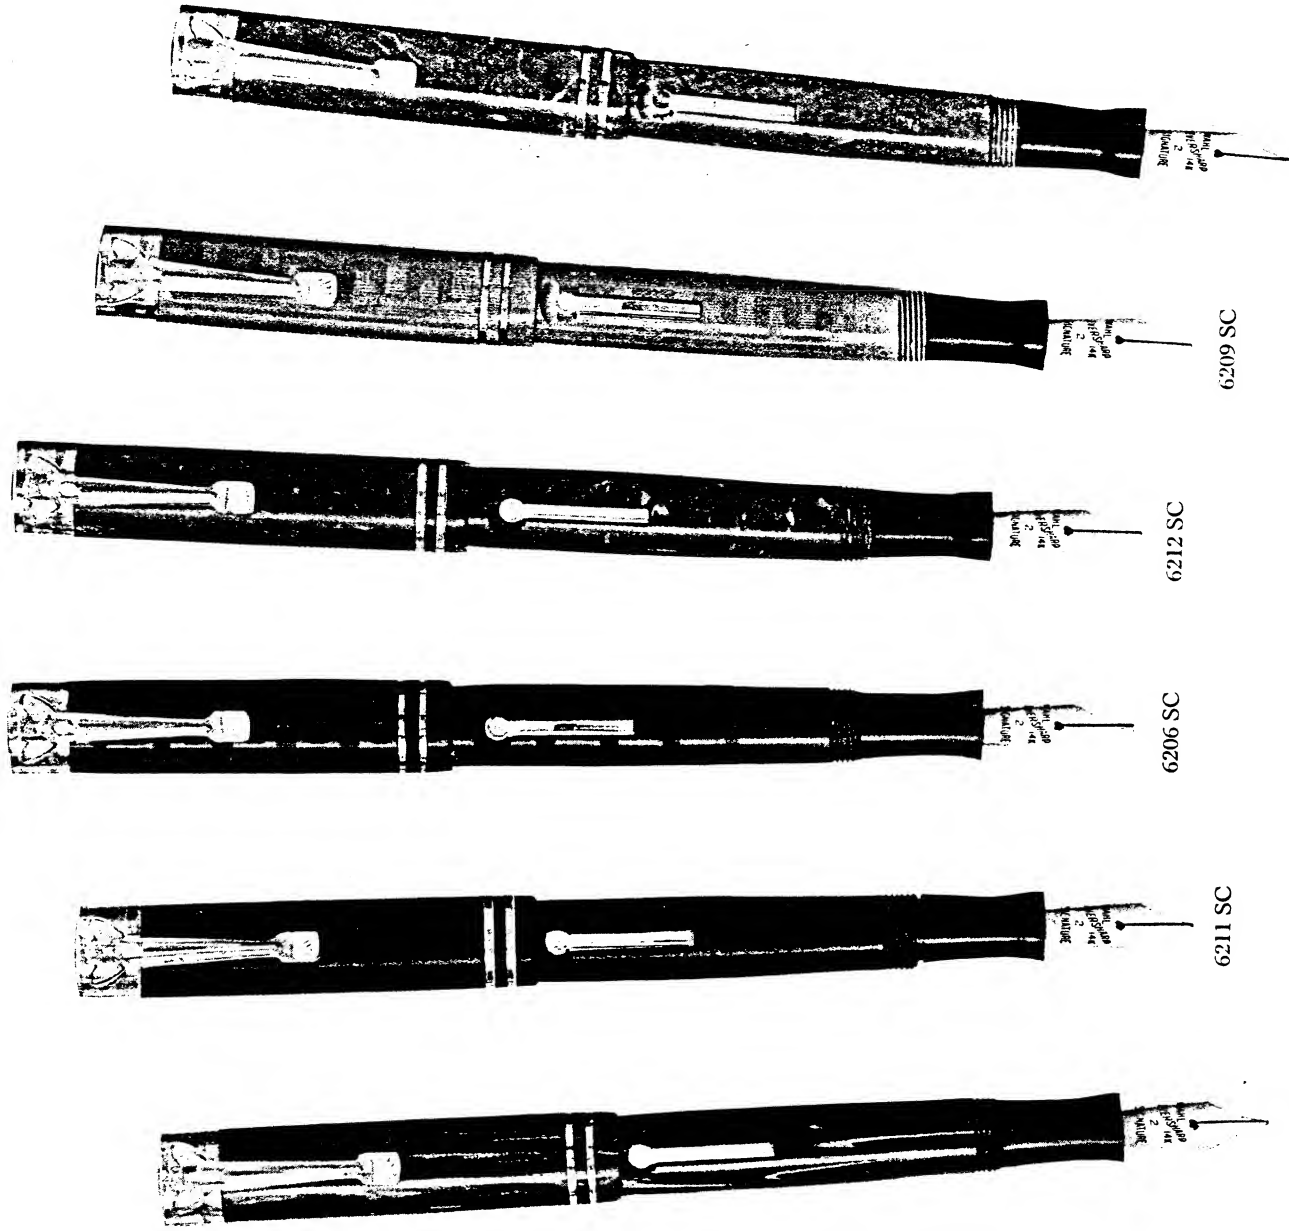

6207 SC

6211 SC

6206 SC

6212 SC

6209 SC

6215 SC